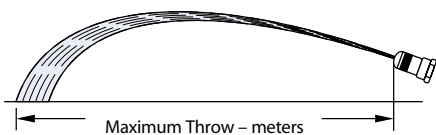

O-Ring: EPDM is standard, Viton® is optional.

TIP SETTING "A" CONE SPRAY PATTERN

TIP SETTING "B" STRAIGHT STREAM SPRAY PATTERN

ADJUSTABLE CONEJET TIP NUMBER	PERFORMANCE	LIQUID PRESSURE IN bar											
		1.5 bar		2 bar		3 bar		4 bar		7 bar		10 bar	
		SETTING		SETTING		SETTING		SETTING		SETTING		SETTING	
	A	B	A	B	A	B	A	B	A	B	A	B	
5500-X1	Capacity – l/min	—	0.19	0.057	0.23	0.064	0.26	0.076	0.33	0.095	0.42	0.11	0.53
	Spray Angle	—	—	38°	—	54°	—	76°	—	80°	—	83°	—
	Max. Throw, m	—	7.4	0.30	8.4	0.46	9.5	0.46	9.1	0.46	7.7	0.46	5.5
5500-X2	Capacity – l/min	0.09	0.34	0.11	0.42	0.12	0.49	0.15	0.61	0.19	0.76	0.22	0.95
	Spray Angle	40°	—	60°	—	68°	—	75°	—	80°	—	83°	—
	Max. Throw, m	0.46	8.9	0.46	9.8	0.61	10.2	0.61	10.0	0.61	8.7	0.61	6.4
5500-X3	Capacity – l/min	0.14	0.49	0.17	0.64	0.19	0.72	0.22	0.87	0.28	1.14	0.33	1.40
	Spray Angle	57°	—	68°	—	72°	—	76°	—	80°	—	82°	—
	Max. Throw, m	0.61	9.5	0.61	10.4	0.61	10.8	0.61	10.4	0.61	9.2	0.61	7.7
5500-PPB-X3	Capacity – l/min	0.19	0.68	0.22	0.83	0.25	0.95	0.30	1.17	0.38	1.51	0.45	1.85
	Spray Angle	61°	—	70°	—	73°	—	77°	—	80°	—	81°	—
	Max. Throw, m	0.76	10.0	0.76	10.9	0.91	11.1	0.91	10.7	0.91	9.5	0.91	7.6
5500-X4	Capacity – l/min	0.23	0.79	0.29	0.98	0.31	1.14	0.38	1.40	0.49	1.82	0.57	2.20
	Spray Angle	61°	—	70°	—	74°	—	77°	—	80°	—	81°	—
	Max. Throw, m	0.76	10.3	0.76	11.1	0.91	11.3	0.91	10.9	0.91	9.7	0.91	8.0
5500-PPB-X5	Capacity – l/min	0.23	0.79	0.29	0.98	0.31	1.14	0.38	1.40	0.49	1.82	0.57	2.20
	Spray Angle	61°	—	70°	—	74°	—	77°	—	80°	—	81°	—
	Max. Throw, m	0.76	10.3	0.76	11.1	0.91	11.3	0.91	10.9	0.91	9.7	0.91	8.0
5500-X6	Capacity – l/min	0.28	0.98	0.33	1.21	0.38	1.40	0.45	1.70	0.57	2.20	0.72	2.69
	Spray Angle	65°	—	71°	—	74°	—	78°	—	80°	—	80°	—
	Max. Throw, m	0.76	10.6	0.91	11.4	0.91	11.7	1.1	11.1	1.1	10.0	1.1	8.4
5500-PPB-X6	Capacity – l/min	0.28	0.98	0.33	1.21	0.38	1.40	0.45	1.70	0.57	2.20	0.72	2.69
	Spray Angle	65°	—	71°	—	74°	—	78°	—	80°	—	80°	—
	Max. Throw, m	0.76	10.6	0.91	11.4	0.91	11.7	1.1	11.1	1.1	10.0	1.1	8.4
5500-X8	Capacity – l/min	0.37	1.25	0.45	1.51	0.49	1.78	0.61	2.16	0.79	2.80	0.95	3.41
	Spray Angle	66°	—	71°	—	74°	—	77°	—	80°	—	80°	—
	Max. Throw, m	0.91	10.9	0.91	11.9	0.91	12.1	0.91	11.5	1.2	10.5	1.2	9.1
5500-PPB-X8	Capacity – l/min	0.37	1.25	0.45	1.51	0.49	1.78	0.61	2.16	0.79	2.80	0.95	3.41
	Spray Angle	66°	—	71°	—	74°	—	77°	—	80°	—	80°	—
	Max. Throw, m	0.91	10.9	0.91	11.9	0.91	12.1	0.91	11.5	1.2	10.5	1.2	9.1
5500-X10	Capacity – l/min	0.45	1.59	0.57	1.97	0.64	2.27	0.79	2.76	0.98	3.56	1.17	4.54
	Spray Angle	68°	—	72°	—	75°	—	78°	—	80°	—	80°	—
	Max. Throw, m	0.91	11.2	1.1	12.1	1.1	12.3	1.2	11.9	1.2	10.9	1.2	9.7
5500-X12	Capacity – l/min	0.57	1.85	0.68	2.27	0.76	2.61	0.91	3.18	1.17	4.16	1.44	4.92
	Spray Angle	69°	—	73°	—	76°	—	78°	—	80°	—	80°	—
	Max. Throw, m	1.1	11.5	1.2	12.4	1.2	12.7	1.2	12.3	1.2	11.4	1.2	10.2
5500-PPB-X12	Capacity – l/min	0.57	1.85	0.68	2.27	0.76	2.61	0.91	3.18	1.17	4.16	1.44	4.92
	Spray Angle	69°	—	73°	—	76°	—	78°	—	80°	—	80°	—
	Max. Throw, m	1.1	10.9	1.2	12.4	1.2	12.7	1.2	12.3	1.2	11.4	1.2	10.2
5500-X14	Capacity – l/min	0.64	2.08	0.76	2.54	0.87	2.95	1.10	3.60	1.40	4.54	1.70	5.68
	Spray Angle	70°	—	74°	—	76°	—	78°	—	80°	—	80°	—
	Max. Throw, m	1.1	11.6	1.2	12.6	1.2	13.0	1.2	12.6	1.4	11.9	1.4	10.9
5500-X18	Capacity – l/min	0.79	2.61	0.98	3.18	1.14	3.67	1.40	4.54	1.78	5.68	2.20	7.19
	Spray Angle	71°	—	75°	—	77°	—	78°	—	80°	—	79°	—
	Max. Throw, m	1.2	11.6	1.2	12.8	1.2	13.3	1.2	13.0	1.5	12.3	1.5	11.4
5500-PPB-X18	Capacity – l/min	0.79	2.61	0.98	3.18	1.14	3.67	1.40	4.54	1.78	5.68	2.20	7.19
	Spray Angle	71°	—	75°	—	77°	—	78°	—	80°	—	79°	—
	Max. Throw, m	1.2	11.0	1.2	11.1	1.2	11.1	1.2	11.0	1.5	10.4	1.5	9.5
5500-X22	Capacity – l/min	0.98	3.14	1.21	3.79	1.40	4.54	1.70	5.30	2.20	7.19	2.65	8.71
	Spray Angle	71°	—	75°	—	78°	—	79°	—	80°	—	78°	—
	Max. Throw, m	1.2	11.7	1.40	13.0	1.5	13.6	1.5	13.2	1.5	12.4	1.5	11.3
5500-PPB-X22	Capacity – l/min	0.98	3.14	1.21	3.79	1.40	4.54	1.70	5.30	2.20	7.19	2.65	8.71
	Spray Angle	71°	—	75°	—	78°	—	79°	—	80°	—	78°	—
	Max. Throw, m	1.2	11.7	1.40	13.0	1.5	13.6	1.5	13.2	1.5	12.4	1.5	11.3
5500-X26	Capacity – l/min	1.17	3.71	1.40	4.54	1.63	5.30	2.01	6.43	2.57	8.33	3.14	10.22
	Spray Angle	72°	—	76°	—	78°	—	79°	—	80°	—	78°	—
	Max. Throw, m	1.4	11.6	1.5	13.1	1.5	13.7	1.7	13.3	1.7	12.6	1.7	11.2