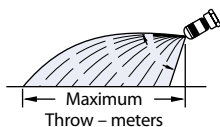

TIP SETTING "A" CONE SPRAY PATTERN