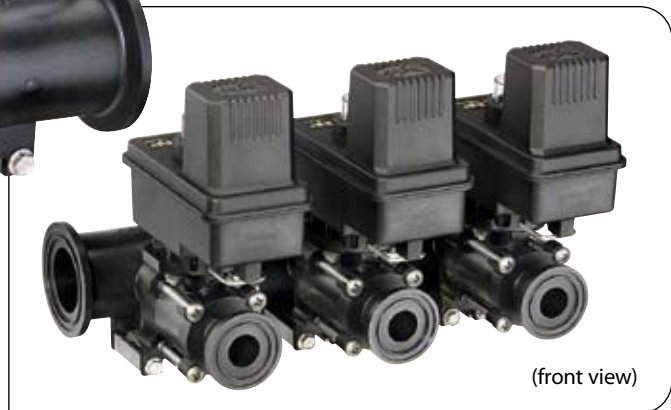

# DirectoValve® 450 Series Shutoff Manifold

450BEC manifolds are available with E or EC series motors with cable or DIN electrical connections. See page 71 for more information on DirectoValve motors.

## Features:

- 25 RPM, 0.6 second shutoff fully open to close.
- Available in 2-way version only. Pressure regulating valves can be incorporated.
- Flexible inlet/outlet connections allow for quick, simple plumbing for as many valves as needed for your sprayer.
- Stainless steel stem with optional polypropylene or stainless steel ball.
- Maximum pressure rating of 200 PSI (14 bar).
- The flow rate for the 450BEC 2-way valve is 32 GPM (121 l/min) with 5 PSI (0.34 bar) pressure drop.
- Wetted parts are Nylon, Teflon®, polypropylene and Viton®.

**451BEC-24-C Valve**  
(rear view)

(front view)

**453BEC-24-C Manifold**  
(rear view)

(front view)